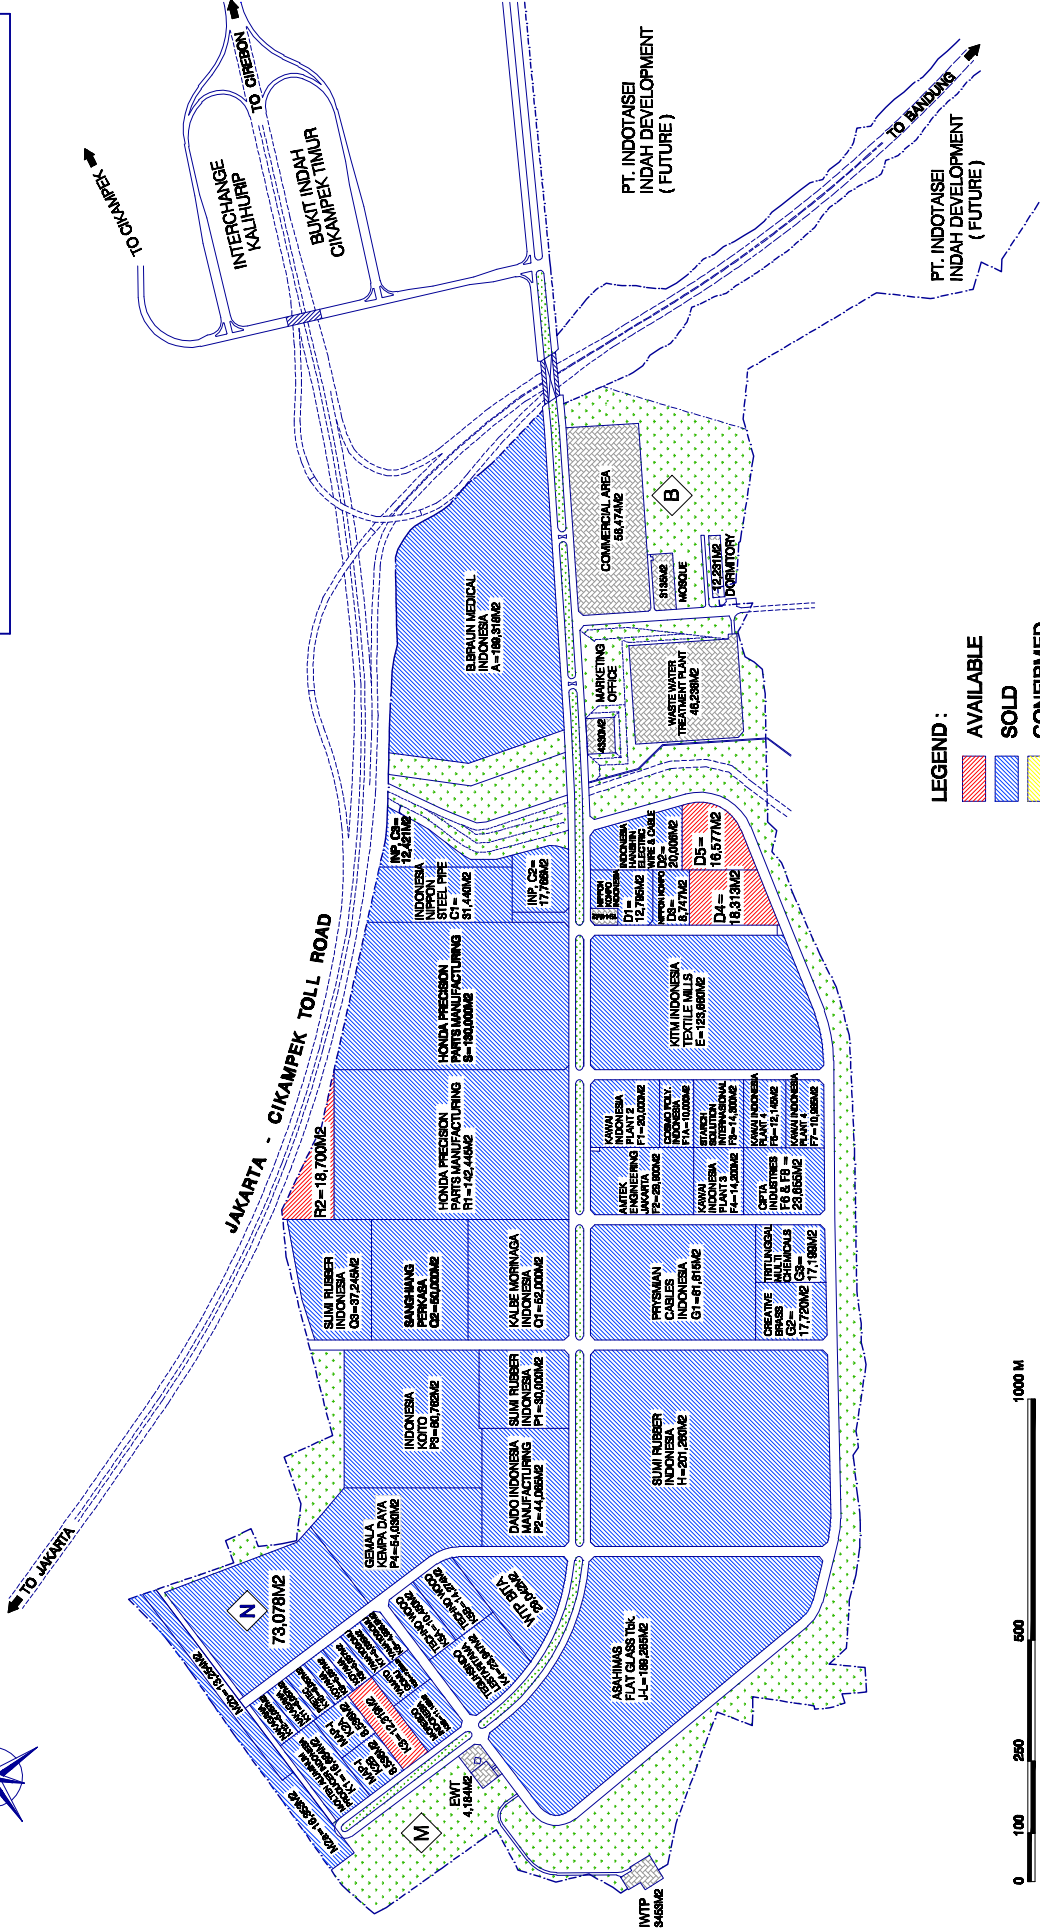

As of January 2012

PT. INDOTASEI INDAH DEVELOPMENT
KAWASAN INDUSTRI INDOTASEI, KOTA BUKIT INDAH, SEKTOR IA, BLOCK - B,
CIKAMPEK, JAWA BARAT, TELEPHONE : (02-264) 351003-5, FAX: (02-264) 351028

SITE PLAN 300 Ha. (Phase-I)

PT. INDOTASEI INDAH DEVELOPMENT

0 100 200 400 600 800 1000 M
SCALE 1 : 16000